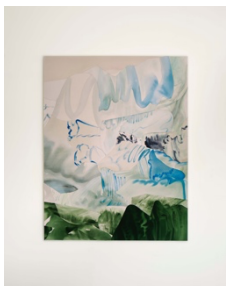

OVERDUIN & CO.

Claire Oswalt
"As If Like To"

Room 1
Clockwise from Entrance

"Poet's Unrest"
2024
Acrylic on sewn canvas
69 x 53 in / 175.26 x 134.62 cm

"The Guardian"
2024
Acrylic on sewn canvas
82 x 71 in / 208.28 x 180.34 cm

"Mr. Cephalopod"
2024
Acrylic on sewn canvas
18 x 14.5 in / 45.72 x 36.83 cm

Room 2
Clockwise from Entrance

"A Dropped Hat Found"
2024
Acrylic on sewn canvas
50 x 41 in / 127 x 104.14 cm

OVERDUIN & CO.

Room 3
Clockwise from Entrance