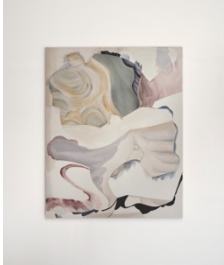

OVERDUIN & CO.

Claire Oswalt
"As If Like To"

Room 1
Clockwise from Entrance

"Poet's Unrest"
2024
Acrylic on sewn canvas
69 x 53 in / 175.26 x 134.62 cm

"The Guardian"
2024
Acrylic on sewn canvas
82 x 71 in / 208.28 x 180.34 cm

"Mr. Cephalopod"
2024
Acrylic on sewn canvas
18 x 14.5 in / 45.72 x 36.83 cm

Room 2
Clockwise from Entrance

"A Dropped Hat Found"
2024
Acrylic on sewn canvas
50 x 41 in / 127 x 104.14 cm

OVERDUIN & CO.

Room 3
Clockwise from Entrance

“Eddy of Some”
2024
Acrylic on sewn canvas
60 x 48 in / 152.4 x 121.92 cm

“Private Dancer”
2024
Acrylic on sewn canvas
82 x 72 in / 208.28 x 182.88 cm

“A Sing Song Story”
2024
Acrylic on sewn canvas
82 x 67 in / 208.28 x 170.18 cm