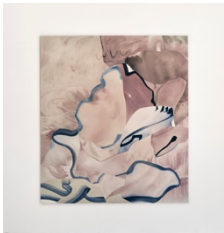

OVERDUIN & CO.

Claire Oswalt
"As If Like To"

Room 1
Clockwise from Entrance

"Poet's Unrest"
2024
Acrylic on sewn canvas
69 x 53 in / 175.26 x 134.62 cm

"The Guardian"
2024
Acrylic on sewn canvas
82 x 71 in / 208.28 x 180.34 cm

"Mr. Cephalopod"
2024
Acrylic on sewn canvas
18 x 14.5 in / 45.72 x 36.83 cm

Room 2
Clockwise from Entrance

"A Dropped Hat Found"
2024
Acrylic on sewn canvas
50 x 41 in / 127 x 104.14 cm

OVERDUIN & CO.

Room 3
Clockwise from Entrance

“Eddy of Some”
2024
Acrylic on sewn canvas
60 x 48 in / 152.4 x 121.92 cm

“Private Dancer”
2024
Acrylic on sewn canvas
82 x 72 in / 208.28 x 182.88 cm

“A Sing Song Story”
2024
Acrylic on sewn canvas
82 x 67 in / 208.28 x 170.18 cm