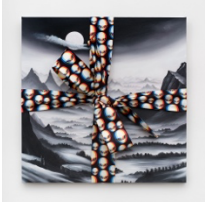

OVERDUIN & CO.

Eliza Douglas
"Guggenheim"

Room 1
Clockwise from entrance

Eliza Douglas
"Sunset"
2025
oil on canvas and printed textile
40 x 40 in / 136.2 x 136.2 cm

Room 2
Clockwise from entrance

Eliza Douglas
"Midnight"
2025
oil on canvas and printed textile
54 x 54 in / 136.2 x 136.2 cm

Eliza Douglas
"Cyan"
2025
oil on canvas and printed textile
72 x 54 in / 136.2 x 182.9 cm

Eliza Douglas
"Treasure"
2025
oil on canvas and printed textile
72 x 54 in / 136.2 x 182.9 cm

Eliza Douglas
"Violet"
2025
oil on canvas and printed textile
72 x 54 in / 136.2 x 182.9 cm

Room 3
Clockwise from entrance

Eliza Douglas
"Phenomena"
2025
oil on canvas and printed textile
36 x 36 in / 91.4 x 91.4 cm

Eliza Douglas
"Snow"
2025
oil on canvas and printed textile
48 x 36 in / 91.4 x 121.9 cm