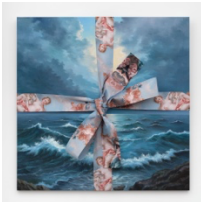

OVERDUIN & CO.

Eliza Douglas
"Guggenheim"

Room 1
Clockwise from entrance

Eliza Douglas
"Sunset"
2025
oil on canvas and printed textile
40 x 40 in / 136.2 x 136.2 cm

Room 2
Clockwise from entrance

Eliza Douglas
"Midnight"
2025
oil on canvas and printed textile
54 x 54 in / 136.2 x 136.2 cm

Eliza Douglas
"Cyan"
2025
oil on canvas and printed textile
72 x 54 in / 136.2 x 182.9 cm

Eliza Douglas
"Treasure"
2025
oil on canvas and printed textile
72 x 54 in / 136.2 x 182.9 cm

Eliza Douglas
"Violet"
2025
oil on canvas and printed textile
72 x 54 in / 136.2 x 182.9 cm